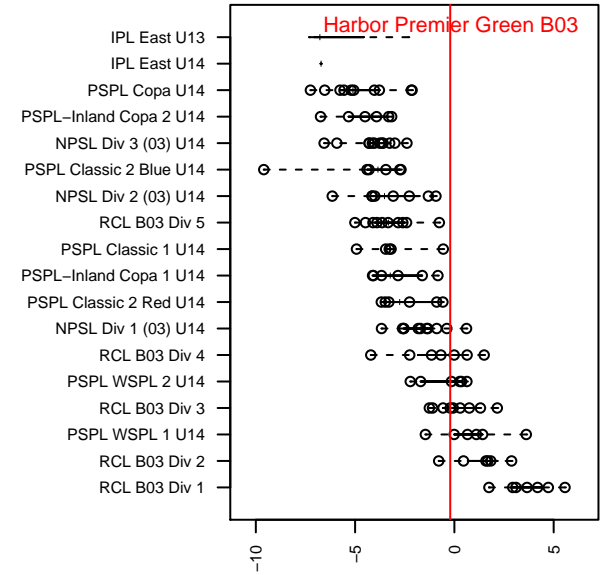

**attack and defense rating
relative to others at age
and all opponents in last 13 months**