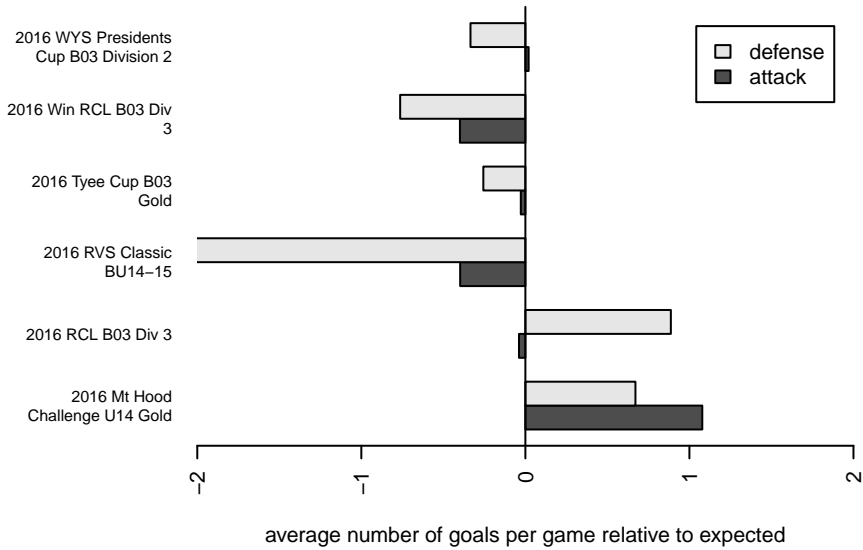

Performance relative to 13 month average