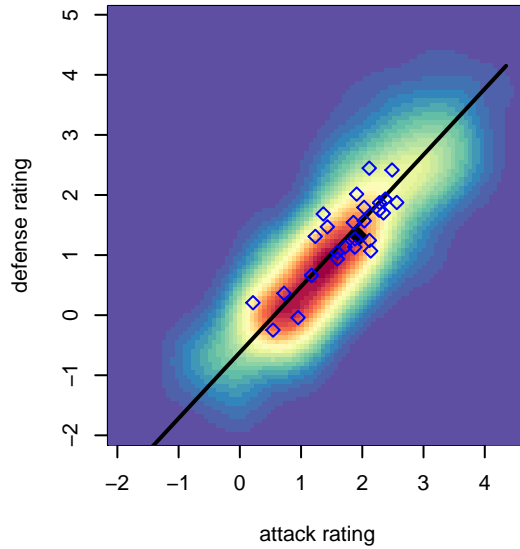

**attack and defense rating
relative to others at age
and all opponents in last 13 months**