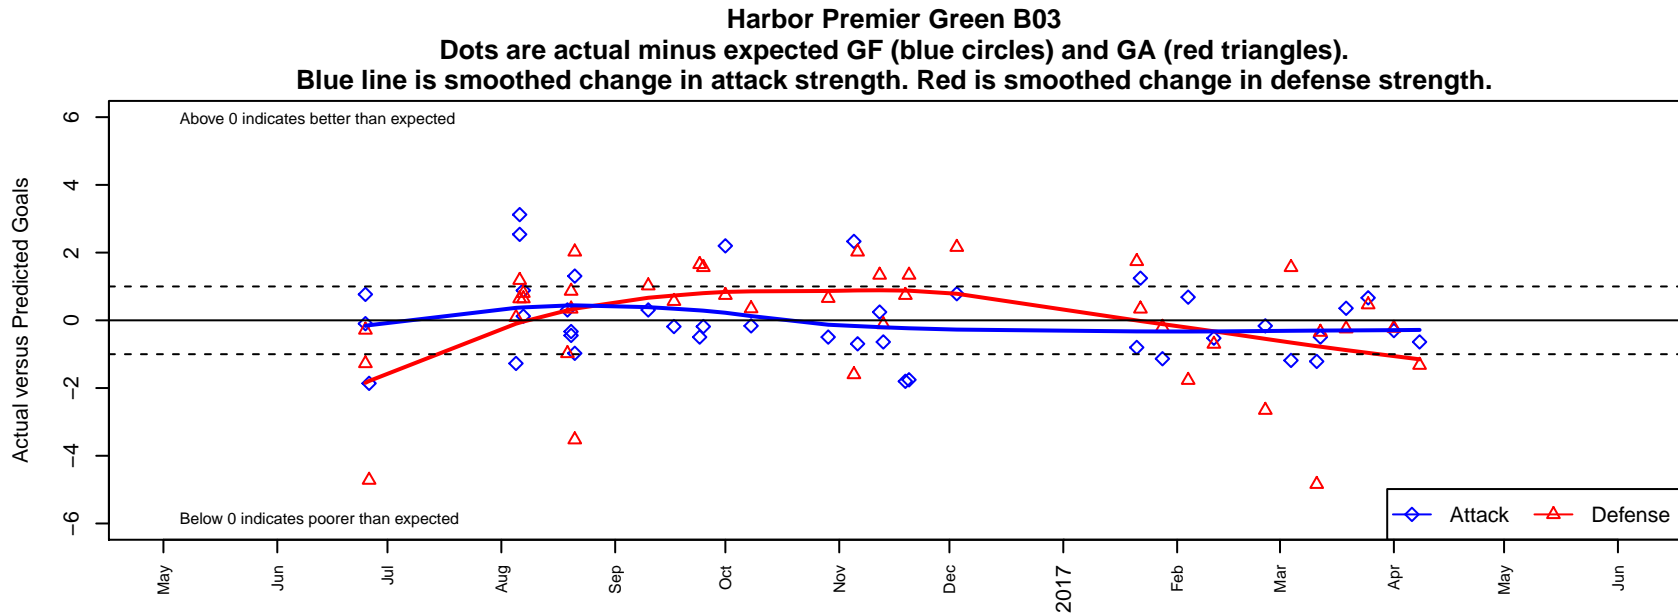

Harbor Premier Green B03

Harbor FC
 Gig Harbor, WA
 B03 total strength=1270
 attack=7 defense=3.7
 fall league = RCL B03 Div 3
 spr league = Win RCL B03 Div 3
 notes= Stoddard 2013

alt names used:
 Harbor Premier B03 Green A
 Harbor Premier B03 Green
 Harbor Premier B03 Green A
 Harbor Premier B03 Green A

Venues played:
 2016 RVS Classic BU14-15
 2016 Mt Hood Challenge U14 Gold
 2016 Tye Cup B03 Gold
 2016 RCL B03 Div 3
 2016 Win RCL B03 Div 3
 2016 WYS Presidents Cup B03 Division 2

**attack and defense variance (black dot)
relative to other teams
and top 10 in region**